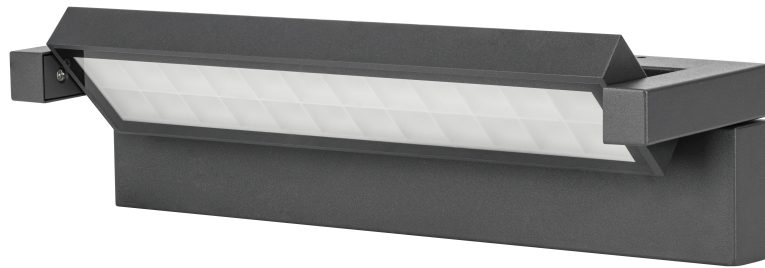

# WALL LAMP OUTDOOR LIGHT

TECHNICAL SHEET

KL-473/PIR

**KEYLIGHT**

SPAIN

PRODUCTOS DE ILUMINACION

## FEATURES

- 220-240V
- CE ROHS Certified
- Aluminum die-casting body
- PMMA Diffuser
- 3-years warranty

## SPECIFICATIONS

Product Code	KL-473	KL-473-PIR
Power	36W	
Input	220-240V	
Luminous flux	4000 lm	
Color Temperature	2700k-6500k	
Beam Angle	150°	
Power factor	≥0.8	
CRI	80	
Finishing Colors	White/Silver Grey/Dark Grey/Black	
LED Type	SMD	
IP Rating	IP65 Class 1	
Size	364mm*112mm*90mm	364mm*112mm*112mm
Warranty	3 years	