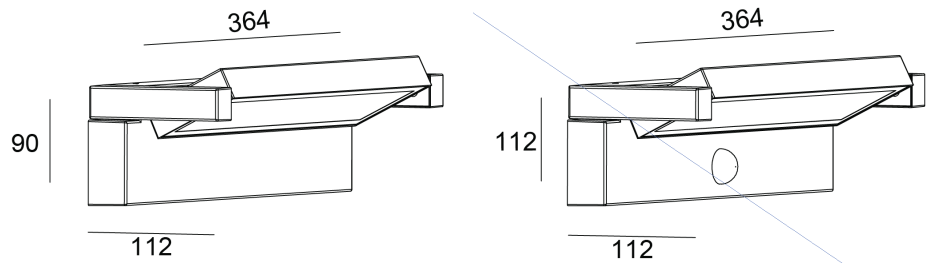

# WALL LAMP OUTDOOR LIGHT

TECHNICAL SHEET

KL-473/PIR

**KEYLIGHT**

SPAIN

PRODUCTOS DE ILUMINACION

## FEATURES

- 220-240V
- CE ROHS Certified
- Aluminum die-casting body
- PMMA Diffuser
- 3-years warranty

## SPECIFICATIONS

Product Code	KL-473	KL-473-PIR
Power	36W	
Input	220-240V	
Luminous flux	4000 lm	
Color Temperature	2700k-6500k	
Beam Angle	150°	
Power factor	≥0.8	
CRI	80	
Finishing Colors	White/Silver Grey/Dark Grey/Black	
LED Type	SMD	
IP Rating	IP65 Class 1	
Size	364mm*112mm*90mm	364mm*112mm*112mm
Warranty	3 years	